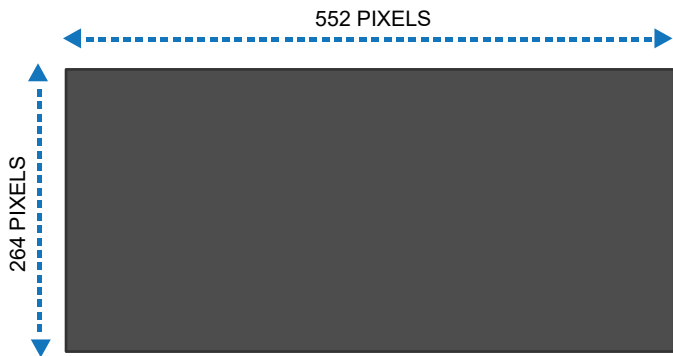

Digital Display Specifications

MEDIA SPECS

Resolution:	264 x 552 Pixels
Colour:	RGB
Aspect Ratio:	11 : 23
Motion:	N/A
Frame Rates:	N/A
Format:	JPEG/PNG
Duration:	6 seconds
Audio:	N/A

CREATIVE GUIDELINES

- Use large and easy-to-read fonts for legibility and distance
- Apply colour and contrast elements for increased visibility and impact
- Custom creative services are available upon request